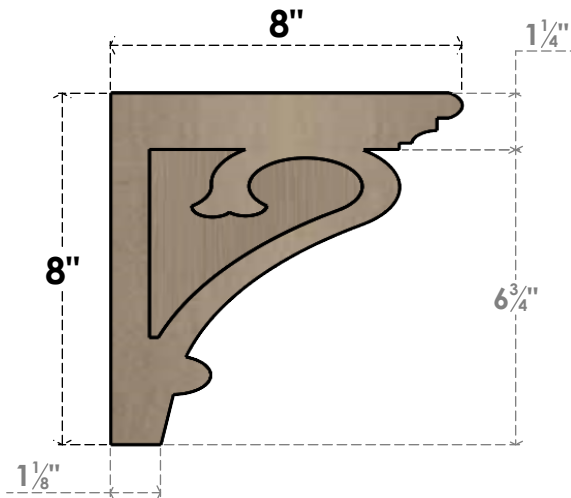

ITEM NUMBER: CORU08X08X08MAYRCPR

8"W X 8"D X 8"H SERIES 1 WIDE MAYFLOWER ROUGH CEDAR TIMBERTHANE FAUX WOOD CORBEL, PRIMED

SIDE PROFILE

FRONT PROFILE

ISOMETRIC

EKENA MILLWORK
2300 WEST MAIN ST.
CLARKSVILLE, TX 75426
TOLL FREE: 866-607-0453
WWW.EKENAMILLWORK.COM

NOTES

1. INSTALLATION TO BE COMPLETED IN ACCORDANCE WITH MANUFACTURER'S SPECIFICATIONS.
2. DRAWING MAY NOT BE TO SCALE
3. THIS DRAWING IS INTENDED FOR DESIGN AND PLANNING PURPOSES ONLY.
4. ALL INFORMATION CONTAINED HEREIN WAS CURRENT AT THE TIME OF DEVELOPMENT BUT MUST BE REVIEWED AND APPROVED BY THE PRODUCT MANUFACTURER TO BE CONSIDERED ACCURATE.
5. TIMBERTHANE ARCHITECTURAL PRODUCTS ARE MADE FROM HIGH DENSITY URETHANE AND COME FACTORY PRIMED