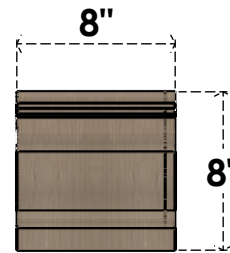

ITEM NUMBER: CORU08X08X08MAYRCPR

8"W X 8"D X 8"H SERIES 1 WIDE MAYFLOWER ROUGH CEDAR TIMBERTHANE FAUX WOOD CORBEL, PRIMED

SIDE PROFILE

FRONT PROFILE

ISOMETRIC

EKENA MILLWORK
2300 WEST MAIN ST.
CLARKSVILLE, TX 75426
TOLL FREE: 866-607-0453
WWW.EKENAMILLWORK.COM

NOTES

1. INSTALLATION TO BE COMPLETED IN ACCORDANCE WITH MANUFACTURER'S SPECIFICATIONS.
2. DRAWING MAY NOT BE TO SCALE
3. THIS DRAWING IS INTENDED FOR DESIGN AND PLANNING PURPOSES ONLY.
4. ALL INFORMATION CONTAINED HEREIN WAS CURRENT AT THE TIME OF DEVELOPMENT BUT MUST BE REVIEWED AND APPROVED BY THE PRODUCT MANUFACTURER TO BE CONSIDERED ACCURATE.
5. TIMBERTHANE ARCHITECTURAL PRODUCTS ARE MADE FROM HIGH DENSITY URETHANE AND COME FACTORY PRIMED