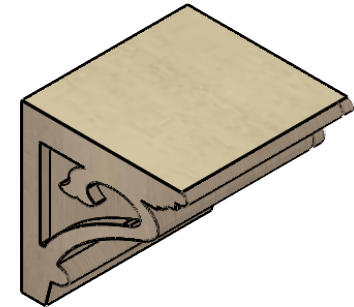

ITEM NUMBER: CORU08X08X08MAYRCPR

8"W X 8"D X 8"H SERIES 1 WIDE MAYFLOWER ROUGH CEDAR TIMBERTHANE FAUX WOOD CORBEL, PRIMED

SIDE PROFILE

FRONT PROFILE

ISOMETRIC

EKENA MILLWORK
2300 WEST MAIN ST.
CLARKSVILLE, TX 75426
TOLL FREE: 866-607-0453
WWW.EKENAMILLWORK.COM

NOTES

1. INSTALLATION TO BE COMPLETED IN ACCORDANCE WITH MANUFACTURER'S SPECIFICATIONS.
2. DRAWING MAY NOT BE TO SCALE
3. THIS DRAWING IS INTENDED FOR DESIGN AND PLANNING PURPOSES ONLY.
4. ALL INFORMATION CONTAINED HEREIN WAS CURRENT AT THE TIME OF DEVELOPMENT BUT MUST BE REVIEWED AND APPROVED BY THE PRODUCT MANUFACTURER TO BE CONSIDERED ACCURATE.
5. TIMBERTHANE ARCHITECTURAL PRODUCTS ARE MADE FROM HIGH DENSITY URETHANE AND COME FACTORY PRIMED